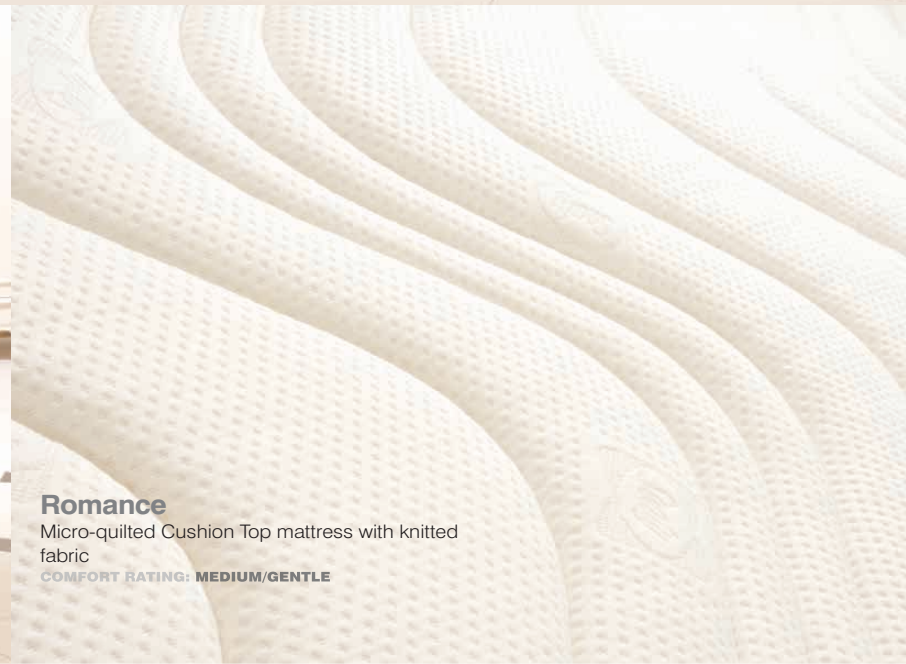

Romance
Micro-quilted Cushion Top mattress with knitted fabric
COMFORT RATING: MEDIUM/GENTLE

Cool. Fresh. Dry. Hypoallergenic.