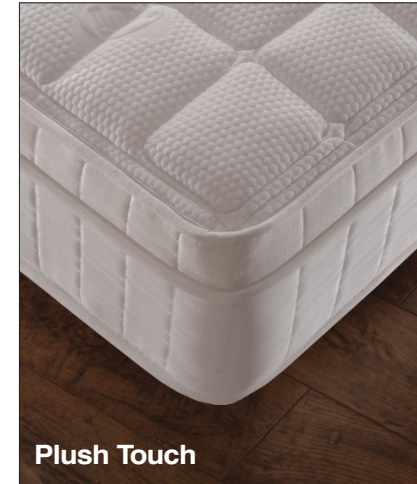

Plush Sense

Posturetech Collection

Plush Touch

Micro-Quilted mattress with Posturetech Spring System